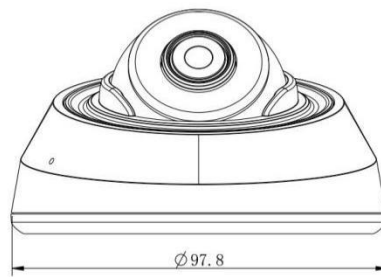

Structure Diagrams

Units: mm

Accessories Support

A01 Pole Mount

Weight: 720g
Dimensions: 170*51.5*152.6mm

A03 External Corner Bracket

Weight: 900g
Dimensions: 170*152.5*76.3mm

A71 Wall Mount

Weight: 530g
Dimensions: 162*124*78 mm

A82 Recessed Mount

Weight: 475g
Dimension: Φ 168.7*91.3mm