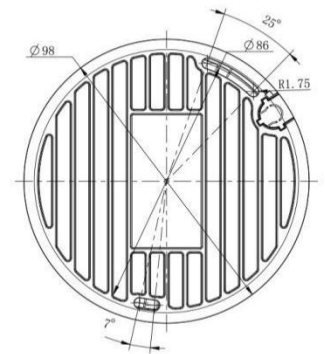

AI IR Mini Dome Network Camera

	Model	MS-C5383-PD (5MP)	MS-C8183-(S)PD (4K)
Camera	Image Sensor	1/2.8" Progressive Scan CMOS	
	Min. Illumination	Color: 0.008Lux@F1.6 B/W: 0Lux with IR on	Color: 0.012Lux@F1.6 B/W: 0Lux with IR on
	WDR	120dB Super WDR	
	Lens	2.8mm/4mm/6mm@F1.6	
	Mount	M12	
	Field of View	H105°/D131°/V78°(2.8mm) H86°/D108°/V63°(4mm) H52°/D63°/V40°(6mm)	H110°/D126°/V60°(2.8mm) H91°/D106°/V50°(4mm) H55°/D63°/V32°(6mm)
	Shutter Time	1/100000s~1s	
	IR Distance	Up to 20m	
	Day/Night Mode	Day/Night/Auto/Customize/Schedule	
	S/N	>55dB	
Video	Max.Image Resolution	2592x1944	3840x2160
	Primary Stream	60Hz: 30fps@(2592x1944, 2048x1536, 1920x1080, 1280x960, 1280x720, 704x576) 50Hz: 25fps@(2592x1944, 2048x1536, 1920x1080, 1280x960, 1280x720, 704x576)	60Hz/50Hz: 30fps@(3840x2160, 3072x2048, 2592x1944, 2592x1520, 2048x1536, 1920x1080, 1280x960, 1280x720, 704x576), 20fps@(3840x2160)(Optional for S Series)
	Secondary Stream	60Hz: 30fps@(704x576, 640x480, 640x360, 352x288) 50Hz: 25fps@(704x576, 640x480, 640x360, 352x288)	
	Tertiary Stream	60Hz: 30fps@(1280x720, 704x576, 640x480, 640x360, 352x288) 50Hz: 25fps@(1280x720, 704x576, 640x480, 640x360, 352x288)	
	Video Compression	H.265*/H.265(HEVC)/H.264*/H.264/MJPEG	
	Video Bit Rate	16Kbps~16Mbps(CBR/VBR Adjustable)	
	Privacy Masking	Up to 4 areas	
	ROI	Up to 8 areas	
	Image Setting	Brightness/Contrast/Saturation/Sharpness	
Interface	Ethernet	1*RJ45 10M/100M Ethernet Port	
	Audio Interface	Built-in Microphone	
Network	Network Storage	NAS(Support NFS, SMB/CIFS), ANR	
	Protocol	IPv4/IPv6, ARP, TCP, UDP, RTCP, RTP, RTSP, RTMP, HTTP, HTTPS, DNS, DDNS, DHCP, FTP, NTP, SMTP, SNMP, UPnP, Bonjour, SIP, PPPoE, VLAN, 802.1x, QoS, IGMP, ICMP, SSL, TLS 1.2	

Structure Diagrams

Units: mm

Accessories Support

A01 Pole Mount

Weight: 720g
Dimensions: 170*51.5*152.6mm

A03 External Corner Bracket

Weight: 900g
Dimensions: 170*152.5*76.3mm

A71 Wall Mount