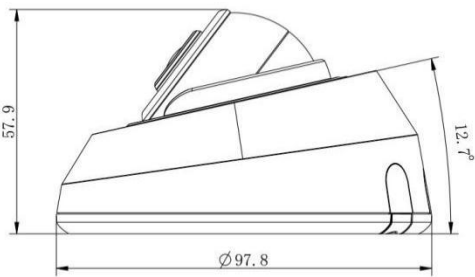

AI IR Mini Dome Network Camera

	Model	MS-C5383-PD (5MP)	MS-C8183-(S)PD (4K)
Camera	Image Sensor	1/2.8" Progressive Scan CMOS	
	Min. Illumination	Color: 0.008Lux@F1.6 B/W: 0Lux with IR on	Color: 0.012Lux@F1.6 B/W: 0Lux with IR on
	WDR	120dB Super WDR	
	Lens	2.8mm/4mm/6mm@F1.6	
	Mount	M12	
	Field of View	H105°/D131°/V78°(2.8mm) H86°/D108°/V63°(4mm) H52°/D63°/V40°(6mm)	H110°/D126°/V60°(2.8mm) H91°/D106°/V50°(4mm) H55°/D63°/V32°(6mm)
	Shutter Time	1/100000s~1s	
	IR Distance	Up to 20m	
	Day/Night Mode	Day/Night/Auto/Customize/Schedule	
	S/N	>55dB	
Video	Max.Image Resolution	2592x1944	3840x2160
	Primary Stream	60Hz: 30fps@(2592x1944, 2048x1536, 1920x1080, 1280x960, 1280x720, 704x576) 50Hz: 25fps@(2592x1944, 2048x1536, 1920x1080, 1280x960, 1280x720, 704x576)	60Hz/50Hz: 30fps@(3840x2160, 3072x2048, 2592x1944, 2592x1520, 2048x1536, 1920x1080, 1280x960, 1280x720, 704x576), 20fps@(3840x2160)(Optional for S Series)
	Secondary Stream	60Hz: 30fps@(704x576, 640x480, 640x360, 352x288) 50Hz: 25fps@(704x576, 640x480, 640x360, 352x288)	
	Tertiary Stream	60Hz: 30fps@(1280x720, 704x576, 640x480, 640x360, 352x288) 50Hz: 25fps@(1280x720, 704x576, 640x480, 640x360, 352x288)	
	Video Compression	H.265*/H.265(HEVC)/H.264*/H.264/MJPEG	
	Video Bit Rate	16Kbps~16Mbps(CBR/VBR Adjustable)	
	Privacy Masking	Up to 4 areas	
	ROI	Up to 8 areas	
	Image Setting	Brightness/Contrast/Saturation/Sharpness	
Interface	Ethernet	1*RJ45 10M/100M Ethernet Port	
	Audio Interface	Built-in Microphone	
Network	Network Storage	NAS(Support NFS, SMB/CIFS), ANR	
	Protocol	IPv4/IPv6, ARP, TCP, UDP, RTCP, RTP, RTSP, RTMP, HTTP, HTTPS, DNS, DDNS, DHCP, FTP, NTP, SMTP, SNMP, UPnP, Bonjour, SIP, PPPoE, VLAN, 802.1x, QoS, IGMP, ICMP, SSL, TLS 1.2	

Structure Diagrams

Units: mm

Accessories Support

A01 Pole Mount

Weight: 720g
Dimensions: 170*51.5*152.6mm

A03 External Corner Bracket

Weight: 900g
Dimensions: 170*152.5*76.3mm

A71 Wall Mount