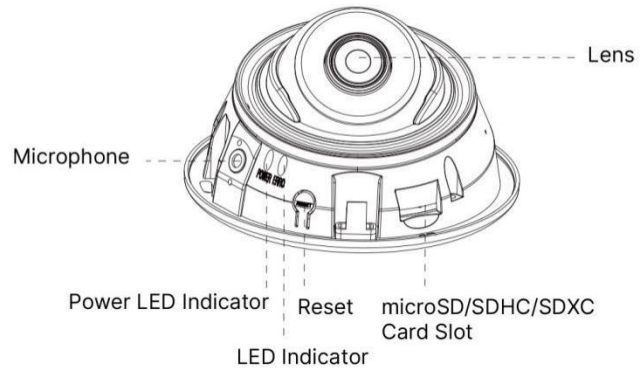

Structure Diagrams

Units: mm

Accessories Support

A01 Pole Mount

Weight: 720g
Dimensions: 170*51.5*152.6mm

A03 External Corner Bracket

Weight: 900g
Dimensions: 170*152.5*76.3mm

A71 Wall Mount

Weight: 530g
Dimensions: 162*124*78 mm

A82 Recessed Mount

Weight: 475g
Dimension: Φ 168.7*91.3mm