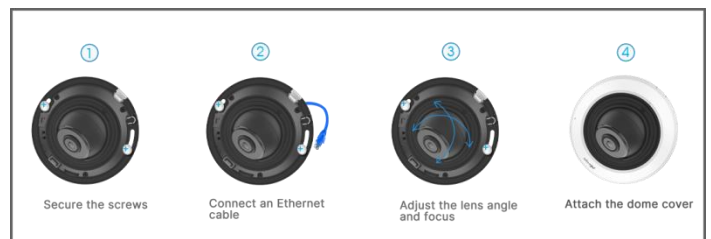

120dB Super WDR

Sensor-based WDR technology allows the camera to record greater scene details with true color reproduction even under the extreme back light and high contrast conditions. The ratio that the brightest light signal values divided by the darkest light signal values is up to 120dB.

4K Video Viewing Experience

The camera performs well in catching detailed image with 4K HD resolution regardless of the moving speed.

Easy Installation & Adjustment

With a built-in RJ45 port, PoE functionality and 3-axis mechanical design, the installation steps of IR Mini Dome Camera are as easy as ABC.