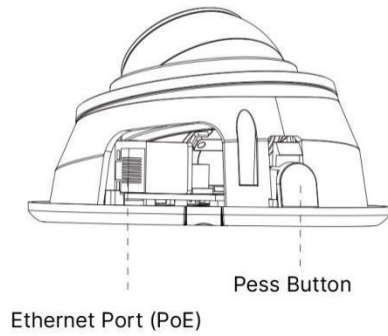

Structure Diagrams

Units: mm

Accessories Support

A01 Pole Mount

Weight: 720g
Dimensions: 170*51.5*152.6mm

A03 External Corner Bracket

Weight: 900g
Dimensions: 170*152.5*76.3mm

A71 Wall Mount

Weight: 530g
Dimensions: 162*124*78 mm

A82 Recessed Mount

Weight: 475g
Dimension: Φ 168.7*91.3mm