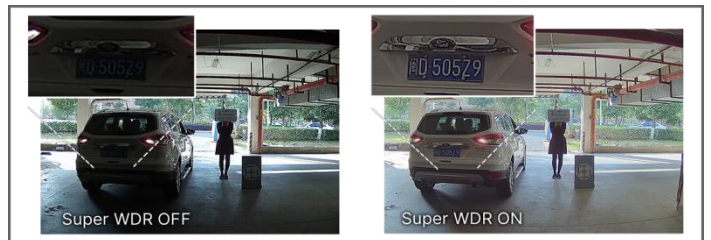

AI IR Mini Dome Network Camera

DATASHEET

KEY FEATURES

- ▶ NDAAs Compliance (The fully NDAAs-compliant products are well suited for government, defense and a range of projects subject to the NDAAs.)
- ▶ 0.005Lux Starlight (Deliver high detailed color images even in low light environment reaching 0.005Lux.)
- ▶ Advanced Functions (Boasting to support various advanced functions such as HLC, Defog, ROI.)
- ▶ Built-in Microphone (Supporting audio function to hear what is happening in front of the camera.)
- ▶ SIP (Session Initiation Protocol. Providing audio/alarm/intercom and video streaming for mobile phones and video phones.)
- ▶ 3-Axis Mechanical Design (Featuring 3-axis mechanical design for fast and easy adjustment of the camera's viewing angle.)
- ▶ 1TB (Supporting ultra-large external microSD/SDHC/SDXC card storage up to 1TB.)
- ▶ Smart Stream (Bandwidth, storage and bit rate save with Smart Stream ON, eg, H.265+ saves 70%~80% bandwidth of H.264.)

AI Video Analytics

The AI Camera Series can intelligently filter objects to focus on human and vehicle detection in multiple events such as Region Entrance, Region Exiting, Loitering, Advanced Motion Detection, etc.

120dB Super WDR

Sensor-based WDR technology allows the camera to record greater scene details with true color reproduction even under the extreme back light and high contrast conditions. The ratio that the brightest light signal values divided by the darkest light signal values is up to 120dB.

4K Video Viewing Experience

The camera performs well in catching detailed image with 4K HD resolution regardless of the moving speed.

Easy Installation & Adjustment

With a built-in RJ45 port, PoE functionality and 3-axis mechanical design, the installation steps of IR Mini Dome Camera are as easy as ABC.