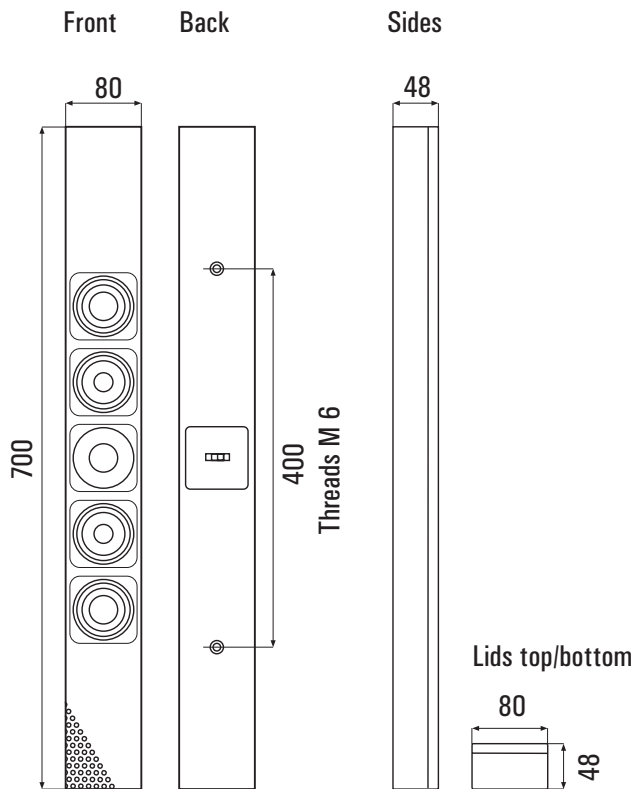

### Description

---

The S 403 is a flat, on-wall speaker with high efficiency designed to be used as front speakers in media spaces and surround systems. The S 403 is equipped with 2 × 2.5" full-range drivers, 2 × 2.5" woofers and a 1" dome tweeter with waveguide, all of which makes it highly efficient with a wide dispersion angle, wide frequency range and excellent speech reproduction capabilities.

### Key Features

---

- Flat on-wall speaker
- 100° × 100° dispersion angle (H×V)
- 2 × 2.5" full-range drivers + 2 × 2.5" woofers + 1" dome tweeter with waveguide
- 160 watts power capacity
- 8 ohms and 100 V versions
- Standard finish: white or black

## Dimensions

## Technical Data

Principle	3-way system
Components	2 × 2.5" full-range drivers + 2 × 2.5" woofers + 1" dome tweeter with waveguide
Frequency range	85 Hz – 20 kHz
Impedance	8 ohms
Power capacity	80 watts RMS, 160 watts program
Sensitivity	90 dB (1 W @ 1 m)
Maximum SPL	110 dB @ 1 m 100 V version: 103 dB @ 1 m
Nominal Dispersion (H × V)	100° × 100°
Dimensions (W × H × D)	80 × 700 × 48 mm
Weight	2 kg
Cabinet	Aluminium, powder-coated, front precision steel grille, threaded inserts M 6 at back
Connections	Pluggable screw-type terminals
Warranty	5 years